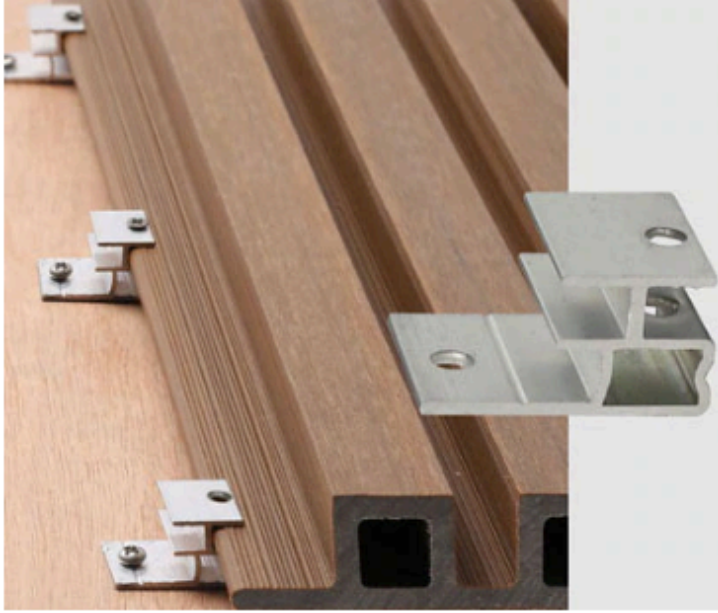

ACCESSORIES

◆ AWo8

Material: Aluminum

Size: 0.78 x 0.59 x 1.10 in (20 x 15 x 28 mm)

◆ AWo2

Material: Aluminum

Size: 0.59 x 0.57 in (15 x 14.5 mm)

◆ T-7

Material: Rubber

Size: 0.70 x 0.31 in (18 x 8 mm)