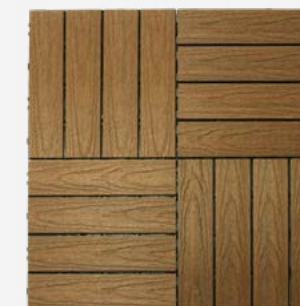

## FLEXIBLE LOCKING SYSTEM

Capped Composite Deck Tile Pre-assembled on a Interlocking base

Stainless steel screw for zero corrosion

Striking color with anti-UV additives

Four Sided Interlocking Base