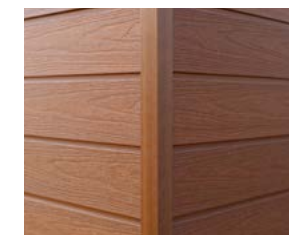

Outside Corner Trim  
US46  
55 x 59 mm (2.2 x 2.3 in)

F Trim  
US44  
47.5 x 45.5 mm (1.9 x 1.8 in)

Transition Trim  
US45  
79 x 27 mm (3.1 x 1.1 in)

Inside Corner Trim

Outside Corner Trim

F Trim

Transition Trim