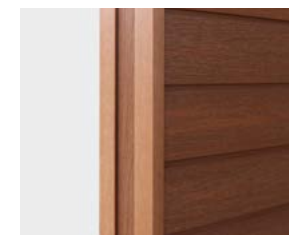

Outside Corner Trim  
US46  
55 x 59 mm (2.2 x 2.3 in)

F Trim  
US44  
47.5 x 45.5 mm (1.9 x 1.8 in)

Transition Trim  
US45  
79 x 27 mm (3.1 x 1.1 in)

Inside Corner Trim

Outside Corner Trim

F Trim

Transition Trim